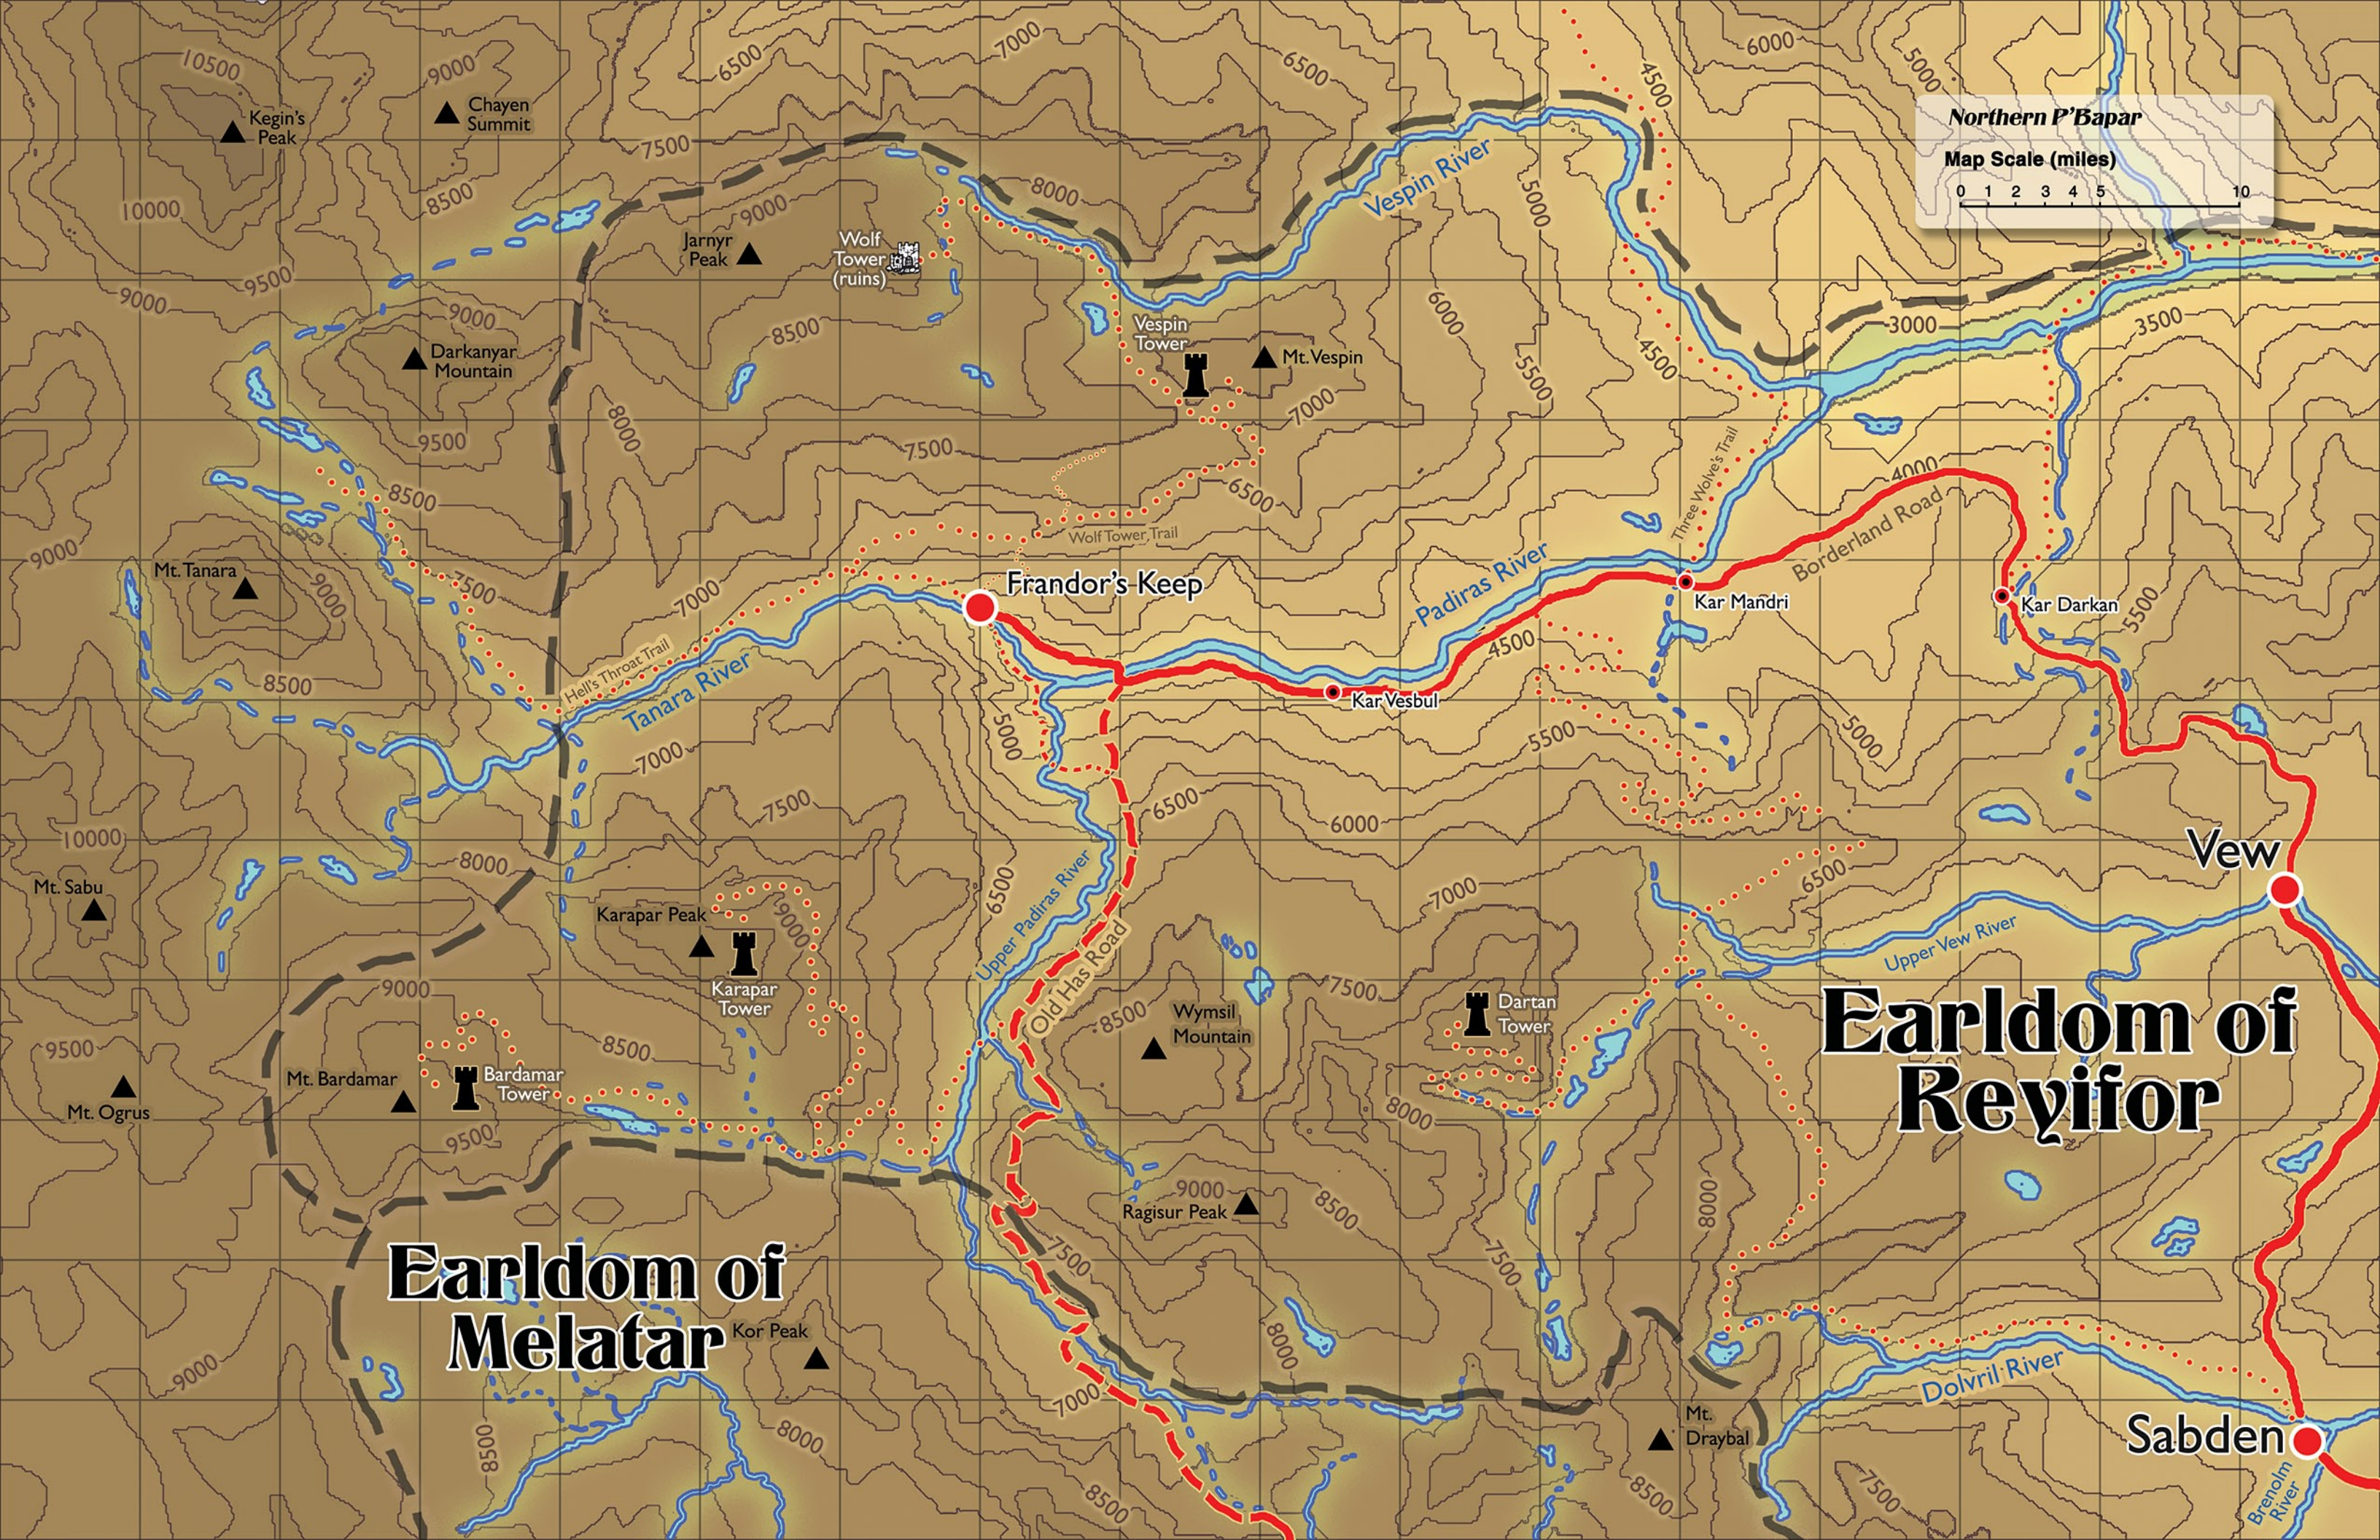

**Northern P'Bapar**  
Map Scale (miles)  
0 1 2 3 4 5 10

**Earldom of Melatar**

**Earldom of Reyifor**

**Sabden**

**Frاندor's Keep**

**Vew**

**Kar Mandri**

**Kar Darkan**

**Kar Vesbul**

**Karapar Tower**

**Bardamar Tower**

**Dantan Tower**

**Wolf Tower (ruins)**

**Vespin Tower**

**Mt. Vespian**

**Kegin's Peak**

**Wymsil Mountain**

**Ragisur Peak**

**Kor Peak**

**Mt. Draybal**

**Vespian River**

**Padiras River**

**Tanara River**

**Upper Padiras River**

**Upper Vew River**

**Dolvril River**

**Brenolm River**

**Old Has Road**

**Borderland Road**

**Three Wolves Trail**

**Wolf Tower Trail**

**Hell's Throat Trail**