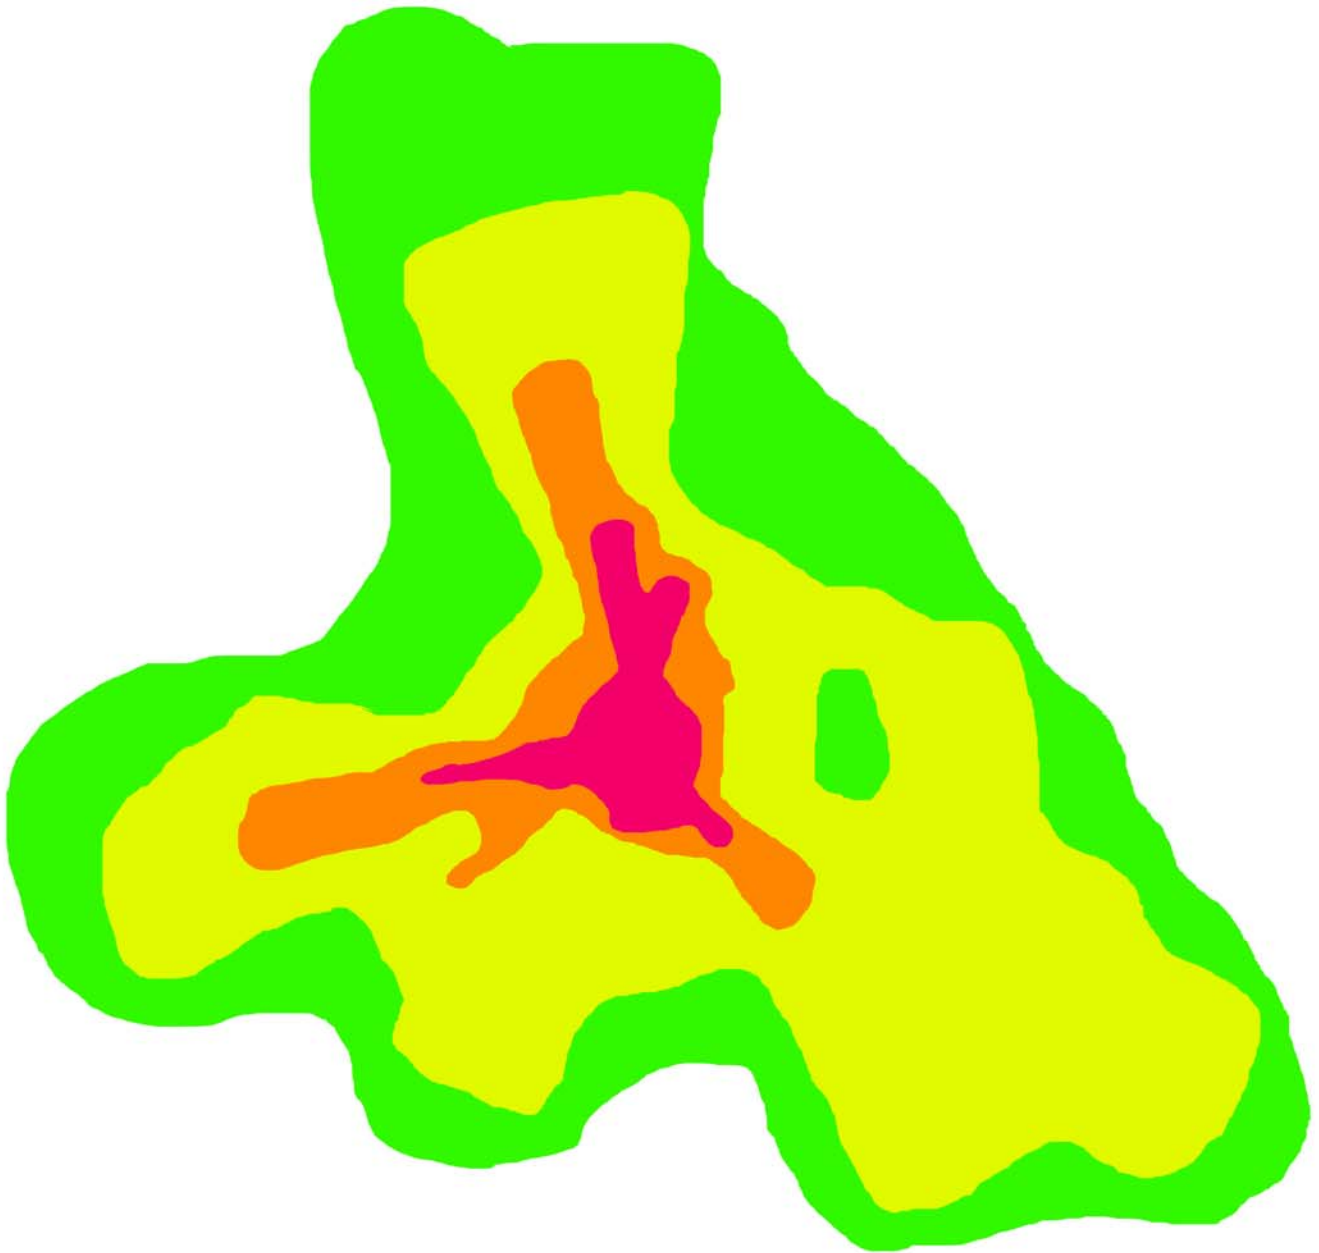

Prospecting Scatter Chart

Red	Full Yield
Orange	50% Yield
Yellow	25% Yield
Green	Encounter